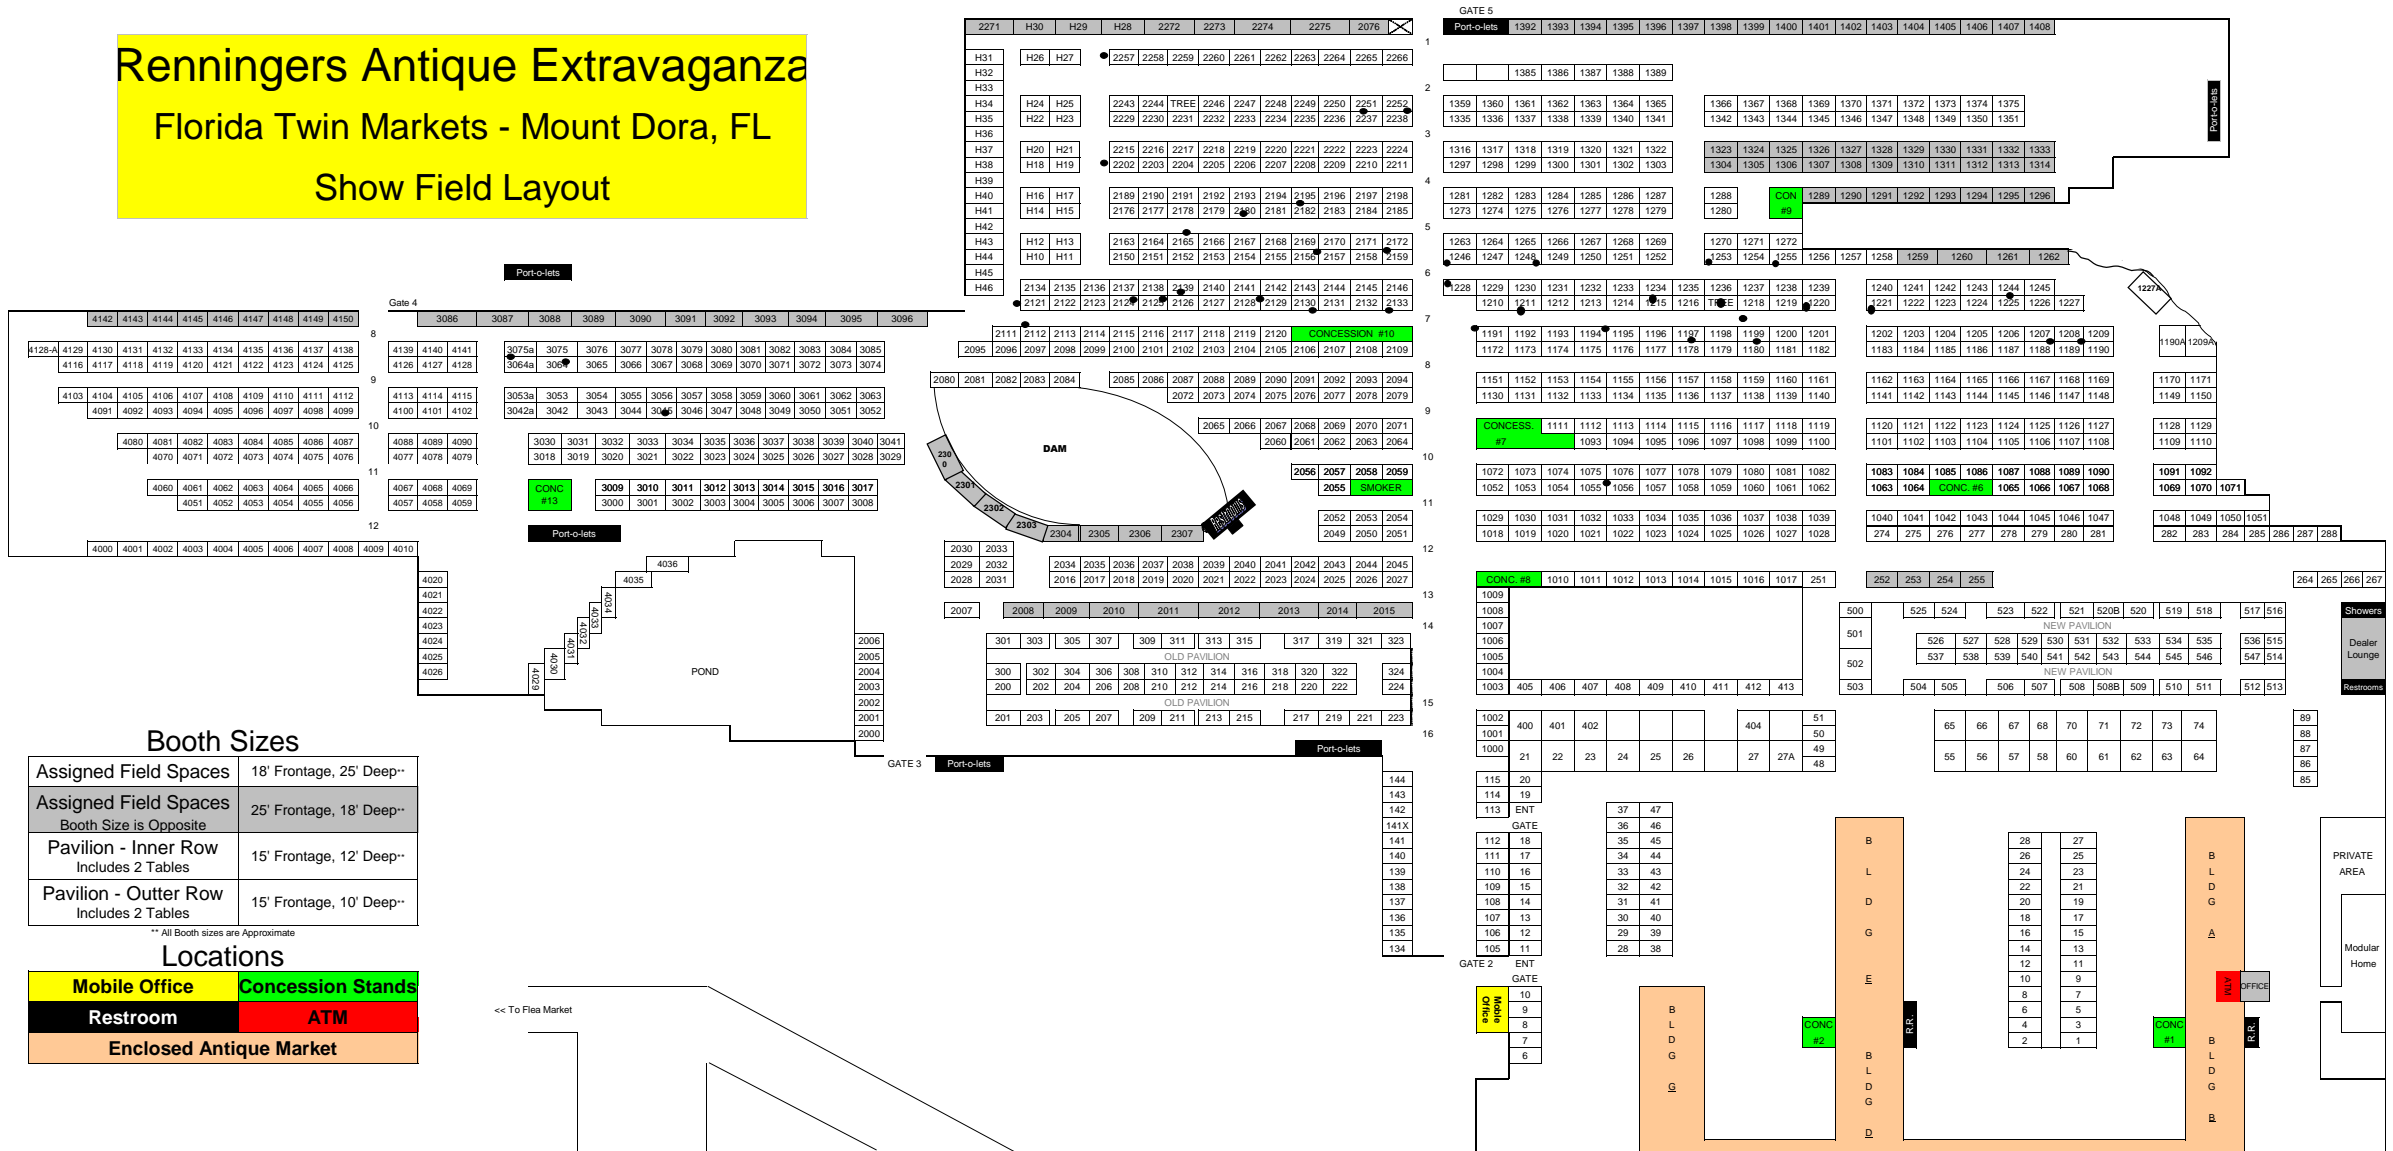

Renningers Antique Extravaganza

Florida Twin Markets - Mount Dora, FL

Show Field Layout

Booth Sizes

| | |
|---|------------------------|
| Assigned Field Spaces | 18' Frontage, 25' Deep |
| Assigned Field Spaces Booth Size is Opposite | 25' Frontage, 18' Deep |
| Pavilion - Inner Row Includes 2 Tables | 15' Frontage, 12' Deep |
| Pavilion - Outer Row Includes 2 Tables | 15' Frontage, 10' Deep |

** All Booth sizes are Approximate

Locations

| | |
|-------------------------|-------------------|
| Mobile Office | Concession Stands |
| Restroom | ATM |
| Enclosed Antique Market | |